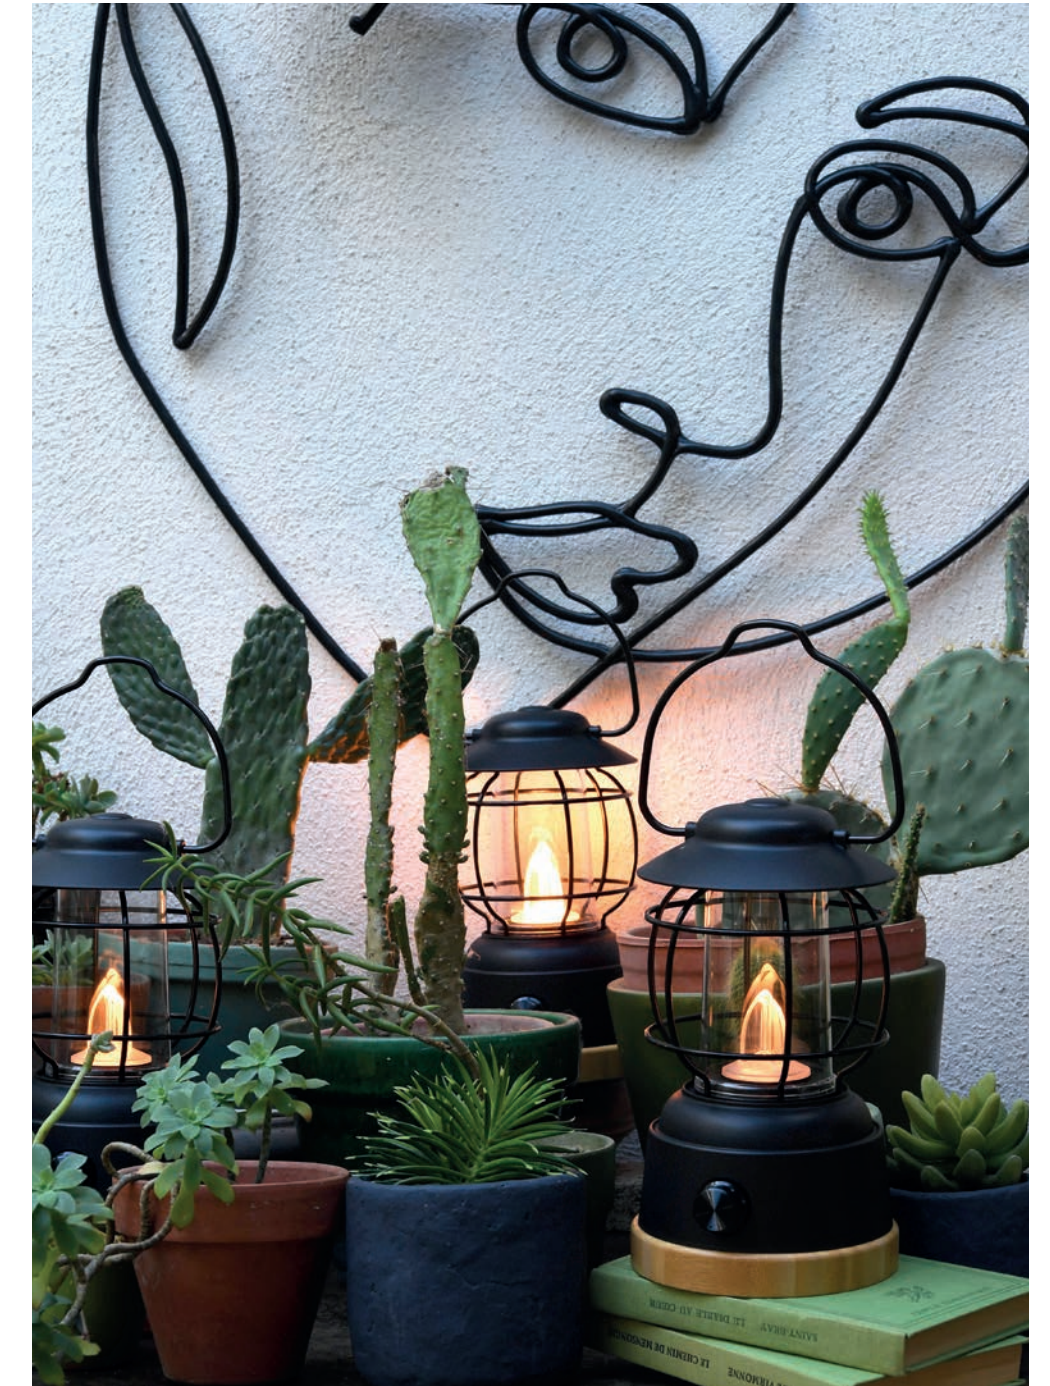

JFE035

lanterne rechargeable LED
LED rechargeable lantern

ø x H 12,6cm x 22,3cm

5V

LED X 15 + X 15

Anim fixe / steady

rechargeable par câble USB, câble USB inclus
rechargeable with USB cable, USB cable included

luminosité réglable / *brightness adjustable*
base de lampe en bambou / *lamp base in bamboo*
fonction batterie externe / *function power bank*

JFE034

lanterne rechargeable LED
LED rechargeable lantern

ø x H 12,6cm x 22,3cm

5V

LED X 12

Anim fixe + 2 / steady + 2

rechargeable par câble USB, câble USB inclus
rechargeable with USB cable, USB cable included

luminosité réglable / *brightness adjustable*
base de lampe en bambou / *lamp base in bamboo*
fonction batterie externe / *function power bank*